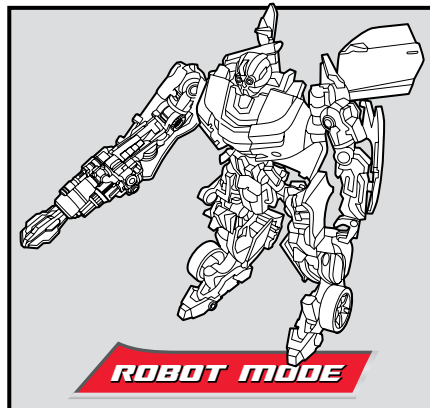

CHANGING TO ROBOT

REVERSE ORDER OF INSTRUCTIONS TO CONVERT BACK INTO VEHICLE.