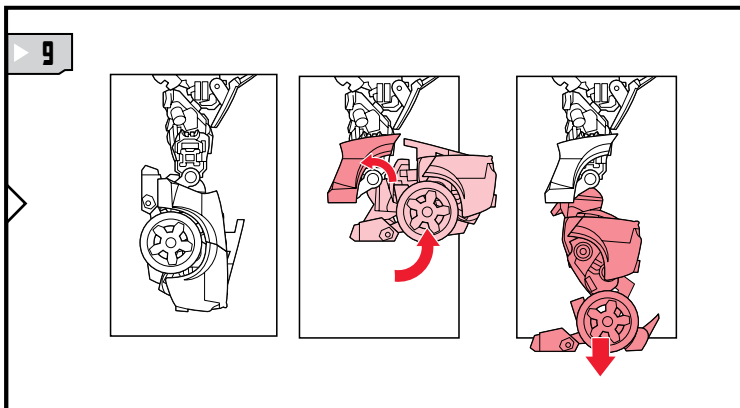

CHANGING TO ROBOT

REVERSE ORDER OF INSTRUCTIONS TO CONVERT BACK INTO VEHICLE.