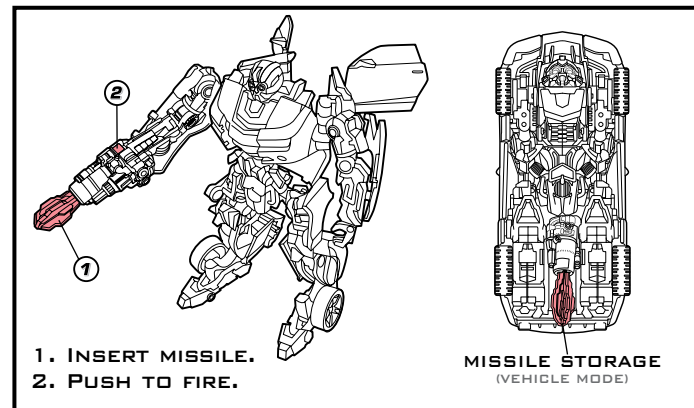

P/N 6987880000

© 2009 DreamWorks LLC and Paramount Pictures Corporation
® and/or TM™ & © 2009 Hasbro. All Rights Reserved.
TM & © denote U.S. Trademarks.
Manufactured under license from Tomy Company, Ltd.

DREAMWORKS
PICTURES

Some poses may require hand support.

Not suitable for children under 3 years because of small parts - choking hazard.